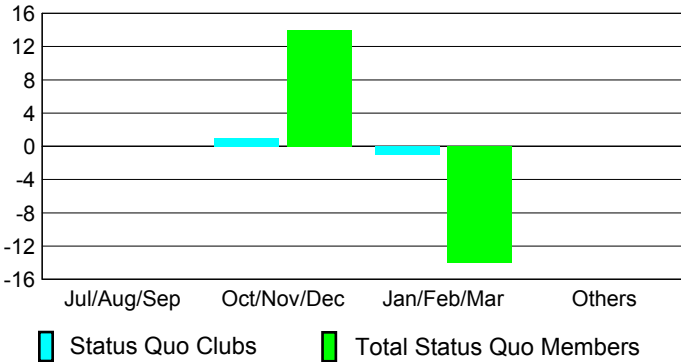

**MEMBERSHIP**

Month	Net Memb Goal	Actual New Memb	Actual Dropped Memb	Gain/Loss of Memb
<b>2012-2013</b>				
Jul/Aug/Sep		194	159	35
Oct/Nov/Dec		125	6	119
Jan/Feb/Mar		246	236	10
Apr/May/Jun		323	32	291
<b>Totals</b>		<b>888</b>	<b>433</b>	<b>455</b>

**Club Results 2012-2013**

Goal, New, Dropped, Gain/Loss

**Membership Results 2012-2013**

Goal, New, Dropped, Gain/Loss

**YTD Status Quo Clubs 2012-2013**

Status Quo Clubs Compared to Status Quo Members

**Gender Comparison 2012-2013**

**Club Gain/Loss 2012-2013**

**Membership Gain/Loss 2012-2013**