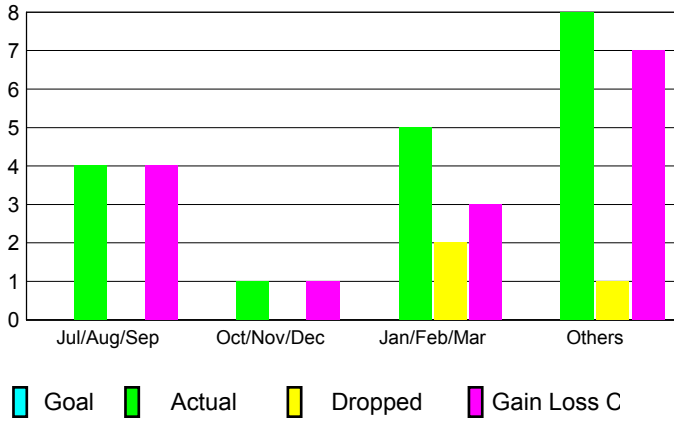

GMT: **PAUL CHOR HO FAN**

Location: **CHINA**

GMT CA: **5**

CLUBS

Month	New Club Goal	Actual New Clubs	Actual Dropped Clubs	Gain/Loss of Clubs
2012-2013				
Jul/Aug/Sep		4	0	4
Oct/Nov/Dec		1	0	1
Jan/Feb/Mar		5	2	3
Apr/May/Jun		8	1	7
Totals		18	3	15

MEMBERSHIP

Month	Net Memb Goal	Actual New Memb	Actual Dropped Memb	Gain/Loss of Memb
2012-2013				
Jul/Aug/Sep		194	159	35
Oct/Nov/Dec		125	6	119
Jan/Feb/Mar		246	236	10
Apr/May/Jun		323	32	291
Totals		888	433	455

Club Results 2012-2013

Goal, New, Dropped, Gain/Loss