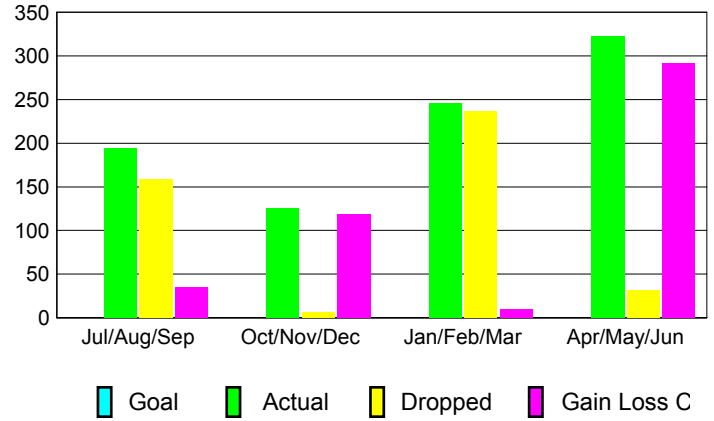

GMT: **PAUL CHOR HO FAN**

Location: **CHINA**

GMT CA: **5**

**CLUBS**

Month	New Club Goal	Actual New Clubs	Actual Dropped Clubs	Gain/Loss of Clubs
<b>2012-2013</b>				
Jul/Aug/Sep		4	0	4
Oct/Nov/Dec		1	0	1
Jan/Feb/Mar		5	2	3
Apr/May/Jun		8	1	7
<b>Totals</b>		<b>18</b>	<b>3</b>	<b>15</b>

**MEMBERSHIP**

Month	Net Memb Goal	Actual New Memb	Actual Dropped Memb	Gain/Loss of Memb
<b>2012-2013</b>				
Jul/Aug/Sep		194	159	35
Oct/Nov/Dec		125	6	119
Jan/Feb/Mar		246	236	10
Apr/May/Jun		323	32	291
<b>Totals</b>		<b>888</b>	<b>433</b>	<b>455</b>

**Club Results 2012-2013**

Goal, New, Dropped, Gain/Loss

**Membership Results 2012-2013**

Goal, New, Dropped, Gain/Loss

**YTD Status Quo Clubs 2012-2013**

Status Quo Clubs Compared to Status Quo Members

**Gender Comparison 2012-2013**