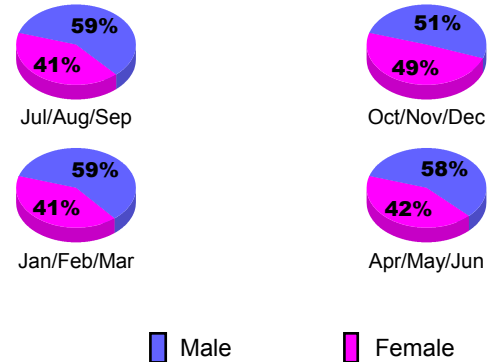

**MEMBERSHIP**

Month	Net Memb Goal	Actual New Memb	Actual Dropped Memb	Gain/Loss of Memb
<b>2012-2013</b>				
Jul/Aug/Sep		194	159	35
Oct/Nov/Dec		125	6	119
Jan/Feb/Mar		246	236	10
Apr/May/Jun		323	32	291
<b>Totals</b>		<b>888</b>	<b>433</b>	<b>455</b>

**Club Results 2012-2013**

Goal, New, Dropped, Gain/Loss

**Membership Results 2012-2013**

Goal, New, Dropped, Gain/Loss

**YTD Status Quo Clubs 2012-2013**

Status Quo Clubs Compared to Status Quo Members

**Gender Comparison 2012-2013**