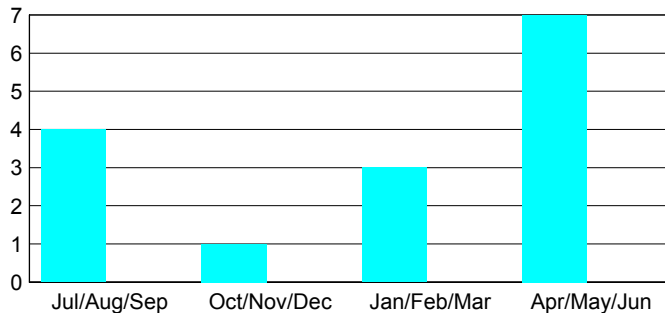

**MEMBERSHIP**

Month	Net Memb Goal	Actual New Memb	Actual Dropped Memb	Gain/Loss of Memb
<b>2012-2013</b>				
Jul/Aug/Sep		194	159	35
Oct/Nov/Dec		125	6	119
Jan/Feb/Mar		246	236	10
Apr/May/Jun		323	32	291
<b>Totals</b>		<b>888</b>	<b>433</b>	<b>455</b>

**Club Results 2012-2013**

Goal, New, Dropped, Gain/Loss

**Membership Results 2012-2013**

Goal, New, Dropped, Gain/Loss

**YTD Status Quo Clubs 2012-2013**

Status Quo Clubs Compared to Status Quo Members

**Gender Comparison 2012-2013**

**Club Gain/Loss 2012-2013**

**Membership Gain/Loss 2012-2013**